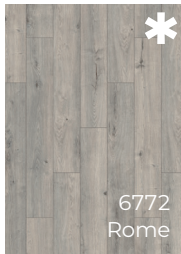

Dreamfloor

CLASSIC

Code Goodfellow: 721-26

Plancher laminé 12mm x 4,84" x 50 1/2"
12mm x 4.84" x 50 1/2" Laminate flooring

Fabriqué en Allemagne AC3
Made in Germany AC3

Fini texturé * 6771 & 6772 : Fini synchro
Textured finish * 6771 & 6772 : Embossed In Register finish

Garantie résidentielle de 35 ans
35 Year residential warranty

Installation flottante avec système «1Clic 2go Pure»
Floating installation with «1Clic 2go Pure» system

Garantie commerciale de 5 ans
5 Year commercial warranty

Installer à tous les niveaux
Install on all levels

13,61 pi. ca. / bte - 36 btes - 489,96 pi. ca. / pal
13.61 sq. ft. / bx - 36 bx - 489.96 sq.ft. / pal

CERTIFIÉ E1
E1 CERTIFIED

LAMINÉ
LAMINATE

8215 - Couleurs à titre indicatif seulement
8215 - Actual products may vary from colours shown